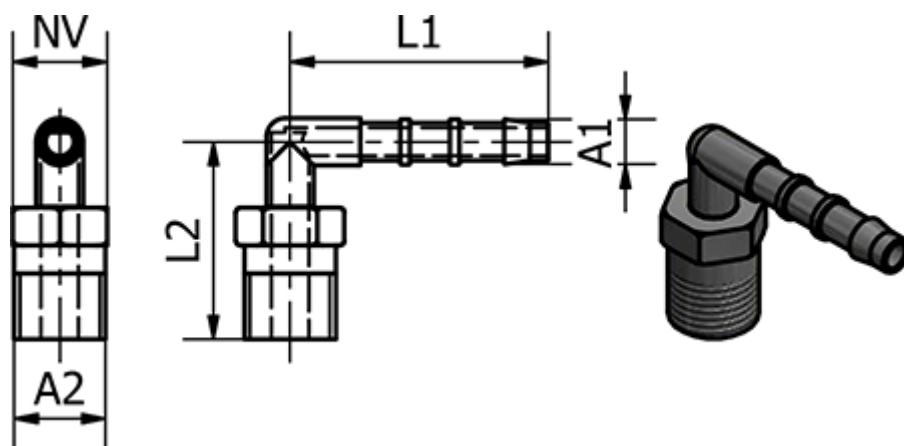

Article number: 58632341

Description: Tube Connector 32.341, Ø4 - R 1/4"
Angle

Measures

Ext. hose diameter A1	= 4
L1	= 25
L2	= 21
NV	= 14
Thread A2	= R 1/4"